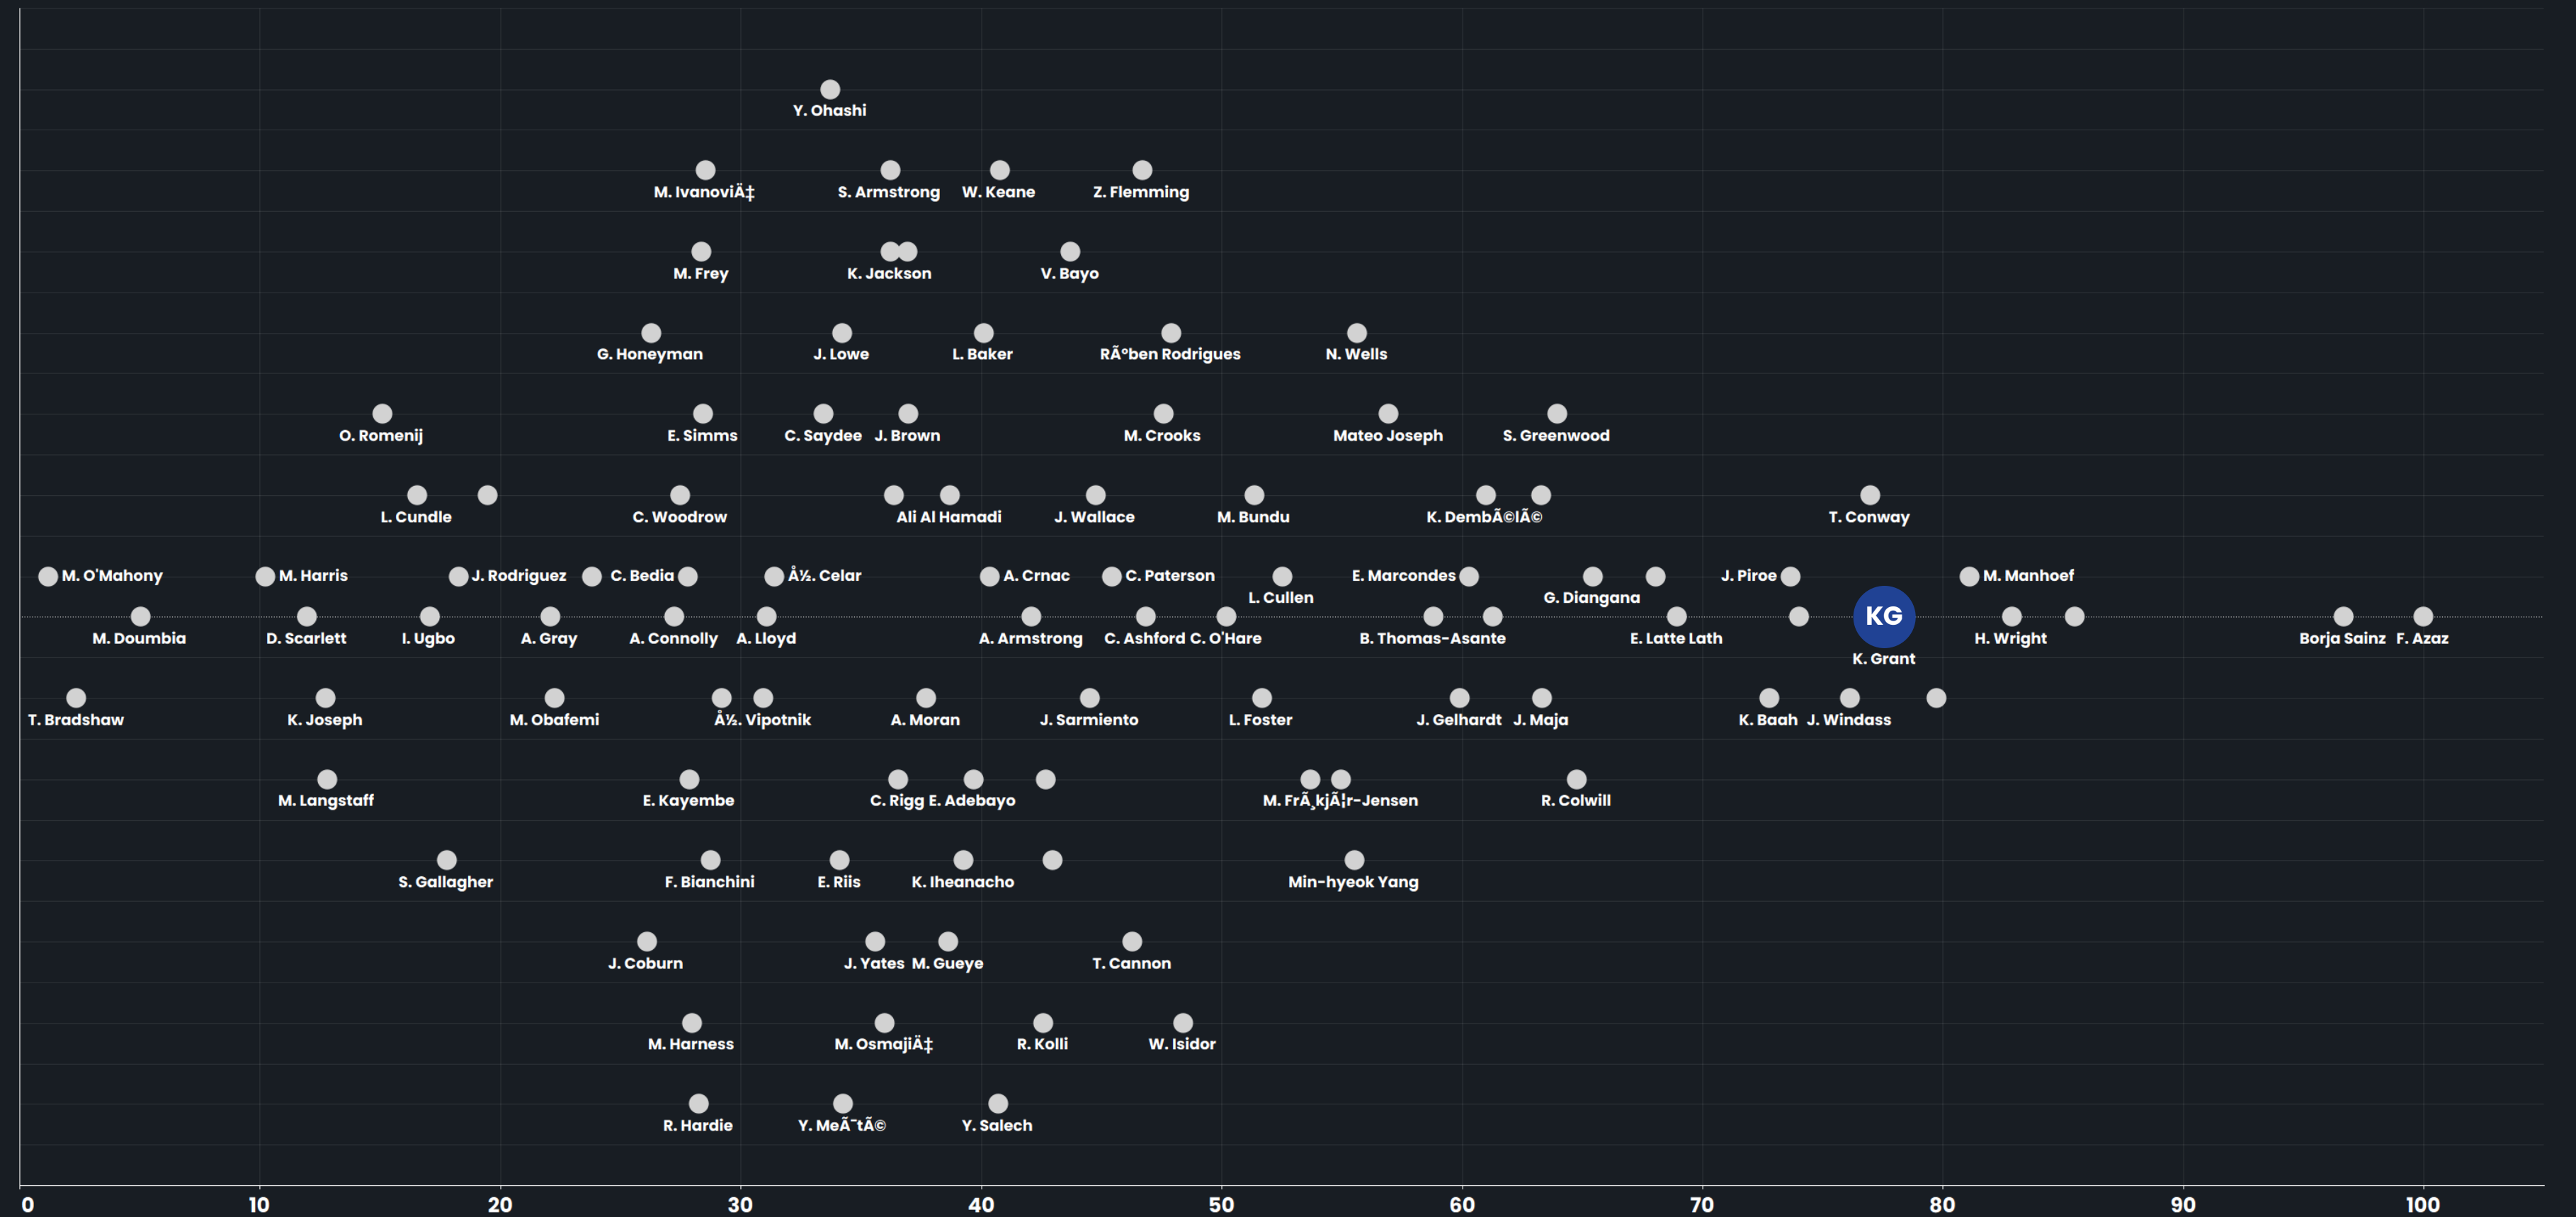

13th in League ranking

Inverted Winger

34th in League ranking

Karlan Grant: Deep-Lying Forward

As the graph highlights, Karlan Grant ranks 6th overall among Championship-level peers when profiled specifically as a Deep-Lying Forward — placing him firmly in elite company. This ranking reflects his effectiveness in combining creative link-up play, intelligent movement, and goal threat from deeper attacking positions. His ability to contribute both in chance creation and finishing makes him one of the most impactful forwards in this role, particularly for teams seeking a mobile, tactically astute forward who can connect phases of play and exploit transitional moments.

Deep-Lying Forward Ratings (0-100)

Current Team Most Used Line ups

4-2-3-1 (33%)

Karlan Grant

4-4-2 (22%)

4-2-3-1 (13%)

Karlan Grant 2024-25 Shot Map

Low Quality Chance ○ ○ ○ ○ ○ High Quality Chance
No Goal ● ● ● ● ● Goal ● ● ● ● ●

Right Foot

63

Left Foot

8

Header

6

Karlan Grant: 2024-25 Heat Map & Touch Map Analysis

Karlan Grant's 2024/25 season with West Bromwich Albion has highlighted his versatility and consistent impact across multiple attacking roles, having played under four different managers. He's been deployed as a left winger, deeper left midfielder, centre forward, and attacking midfielder, showcasing his adaptability and tactical awareness.

The touch map also shows his ability to drop into deeper pockets, aiding in build-up play and transitioning the ball into the final third through progressive carries or short combinations.

ScoutDeck® believes, that he has the attributes to make a greater impact in central attacking roles going forward such as a Deep-Lying Forward. This is evidenced in his shot map data along with Grant's performance data.