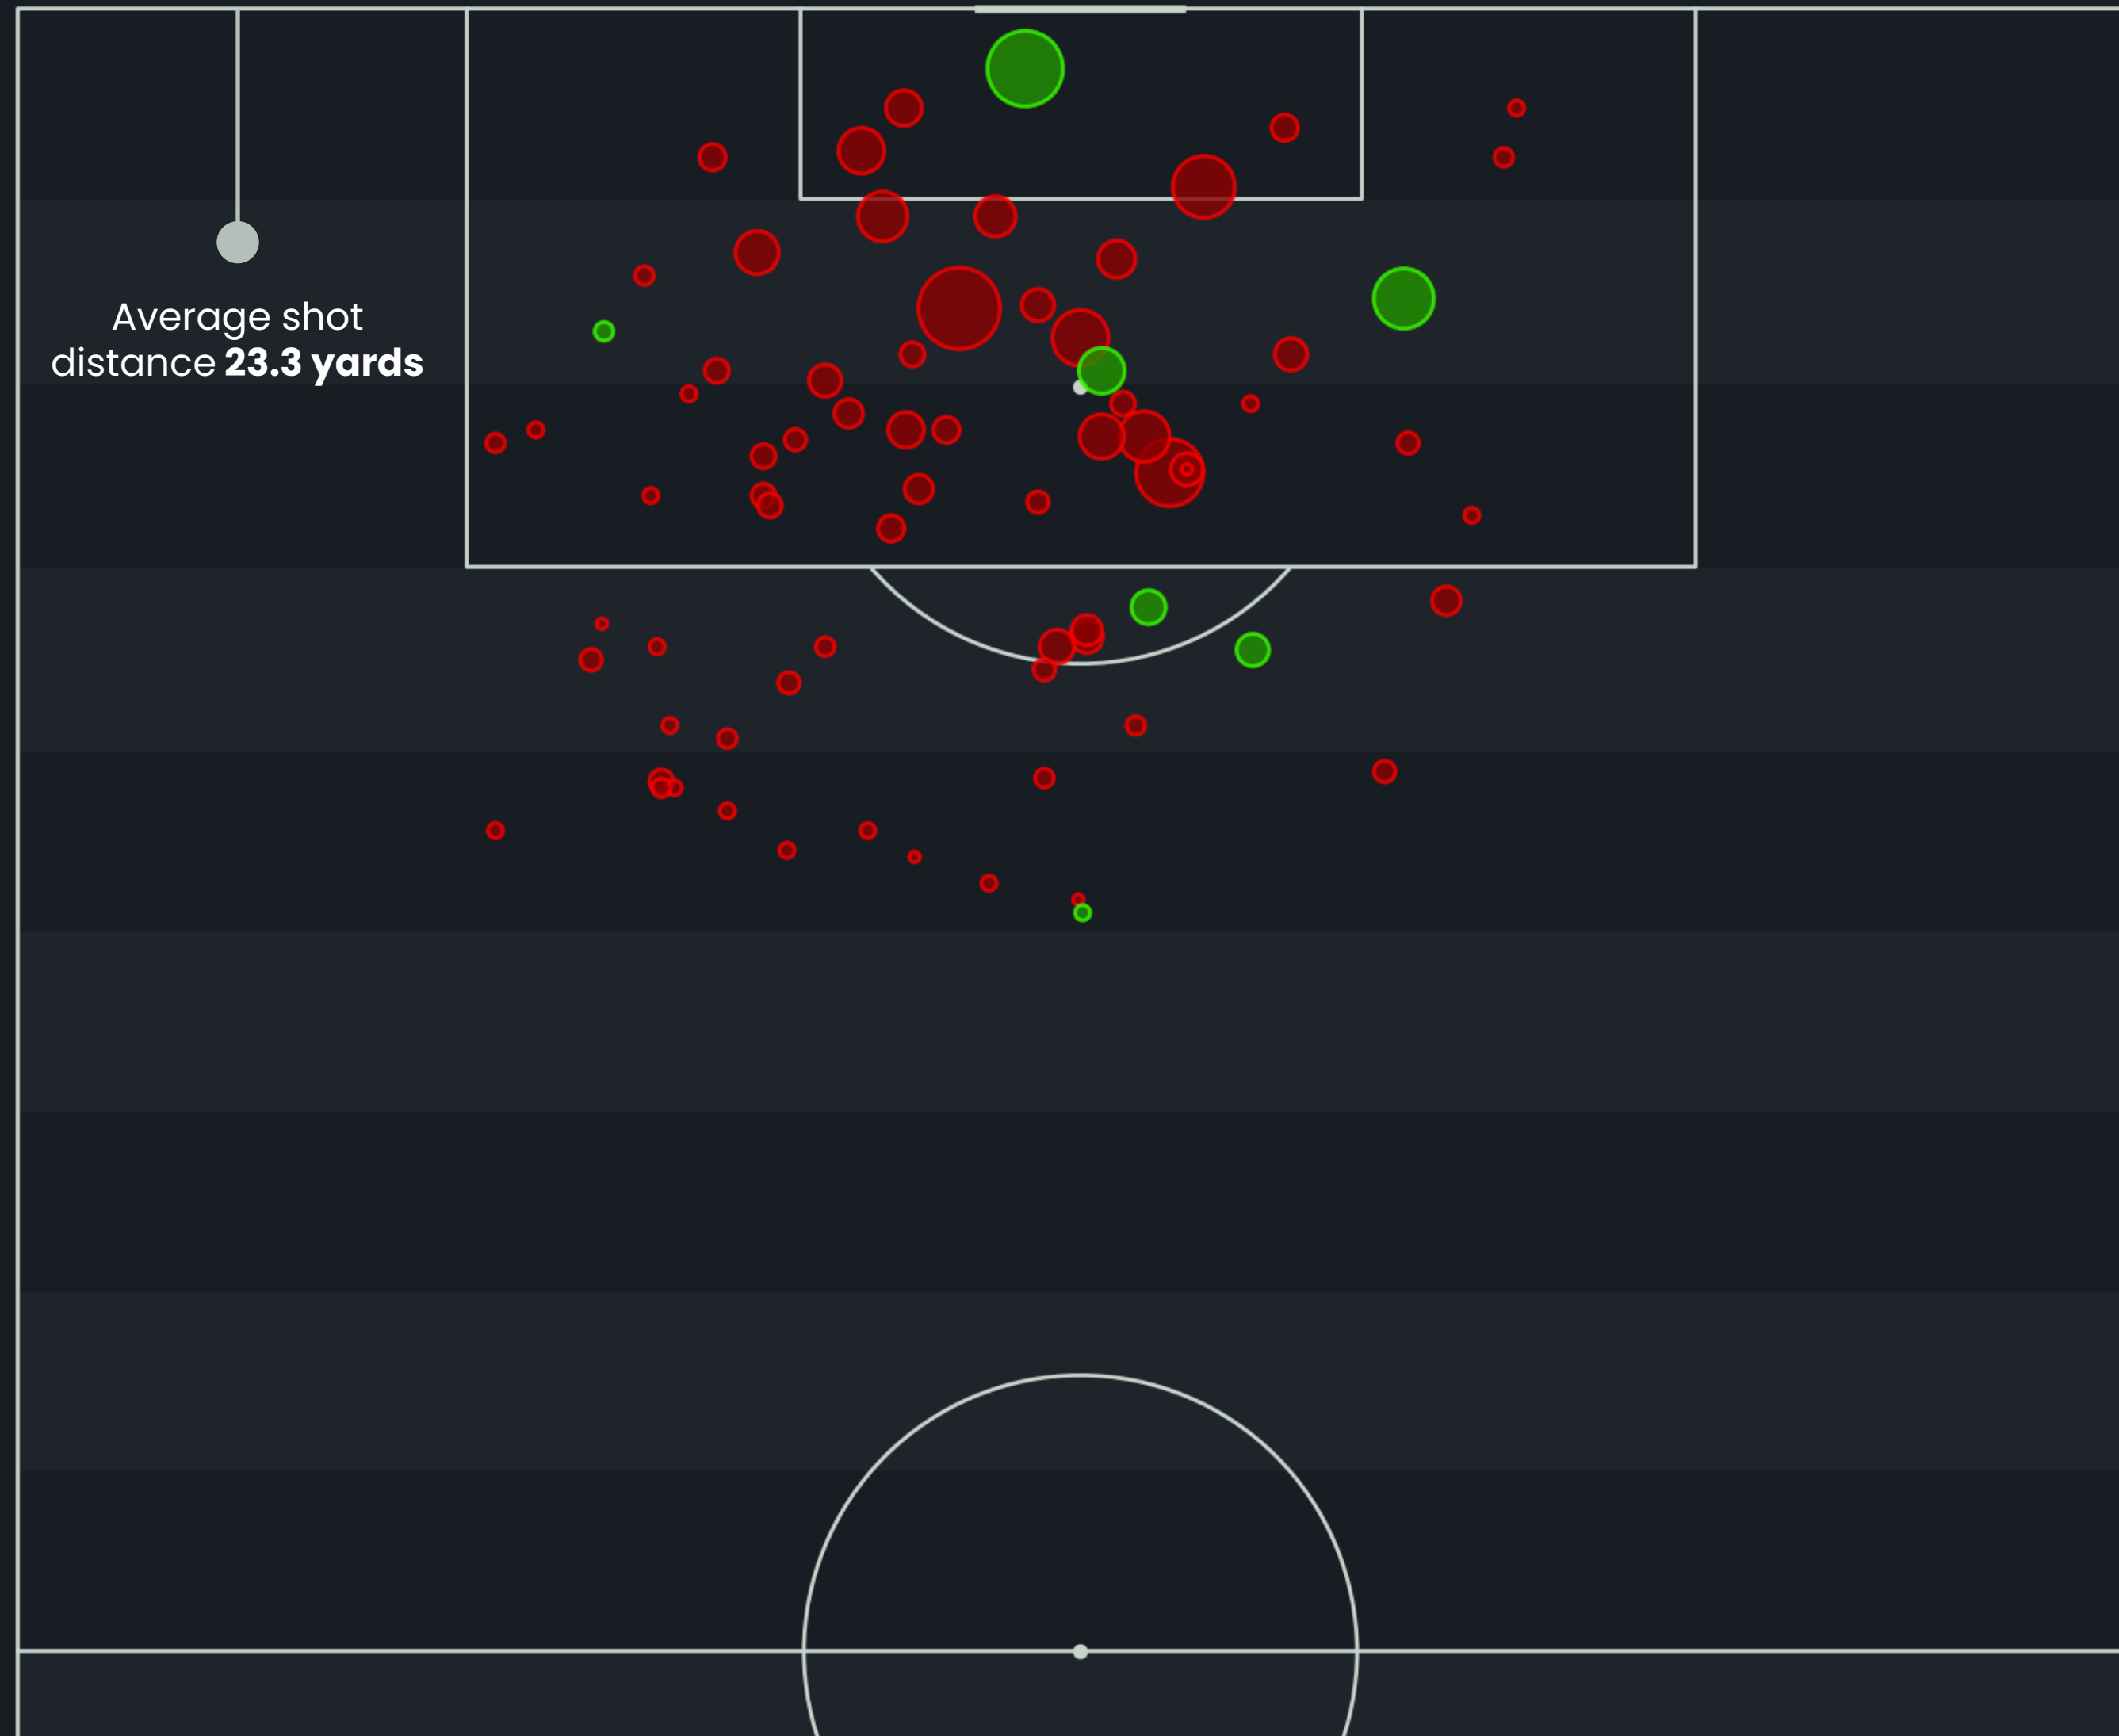

13th in League ranking

Inverted Winger

34th in League ranking

Karlan Grant: Deep-Lying Forward

As the graph highlights, Karlan Grant ranks 6th overall among Championship-level peers when profiled specifically as a Deep-Lying Forward — placing him firmly in elite company. This ranking reflects his effectiveness in combining creative link-up play, intelligent movement, and goal threat from deeper attacking positions. His ability to contribute both in chance creation and finishing makes him one of the most impactful forwards in this role, particularly for teams seeking a mobile, tactically astute forward who can connect phases of play and exploit transitional moments.

Goals Total

7
(0.22 per 90)

xG Total

7.18
(0.21 per 90)

xG per Shot

0.08

Total Shots

75

Right Foot

63

Left Foot

8

Header

6

Karlan Grant: 2024-25 Heat Map & Touch Map Analysis

Karlan Grant's 2024/25 season with West Bromwich Albion has highlighted his versatility and consistent impact across multiple attacking roles, having played under four different managers. He's been deployed as a left winger, deeper left midfielder, centre forward, and attacking midfielder, showcasing his adaptability and tactical awareness.

The touch map also shows his ability to drop into deeper pockets, aiding in build-up play and transitioning the ball into the final third through progressive carries or short combinations.

ScoutDeck® believes, that he has the attributes to make a greater impact in central attacking roles going forward such as a Deep-Lying Forward. This is evidenced in his shot map data along with Grant's performance data.