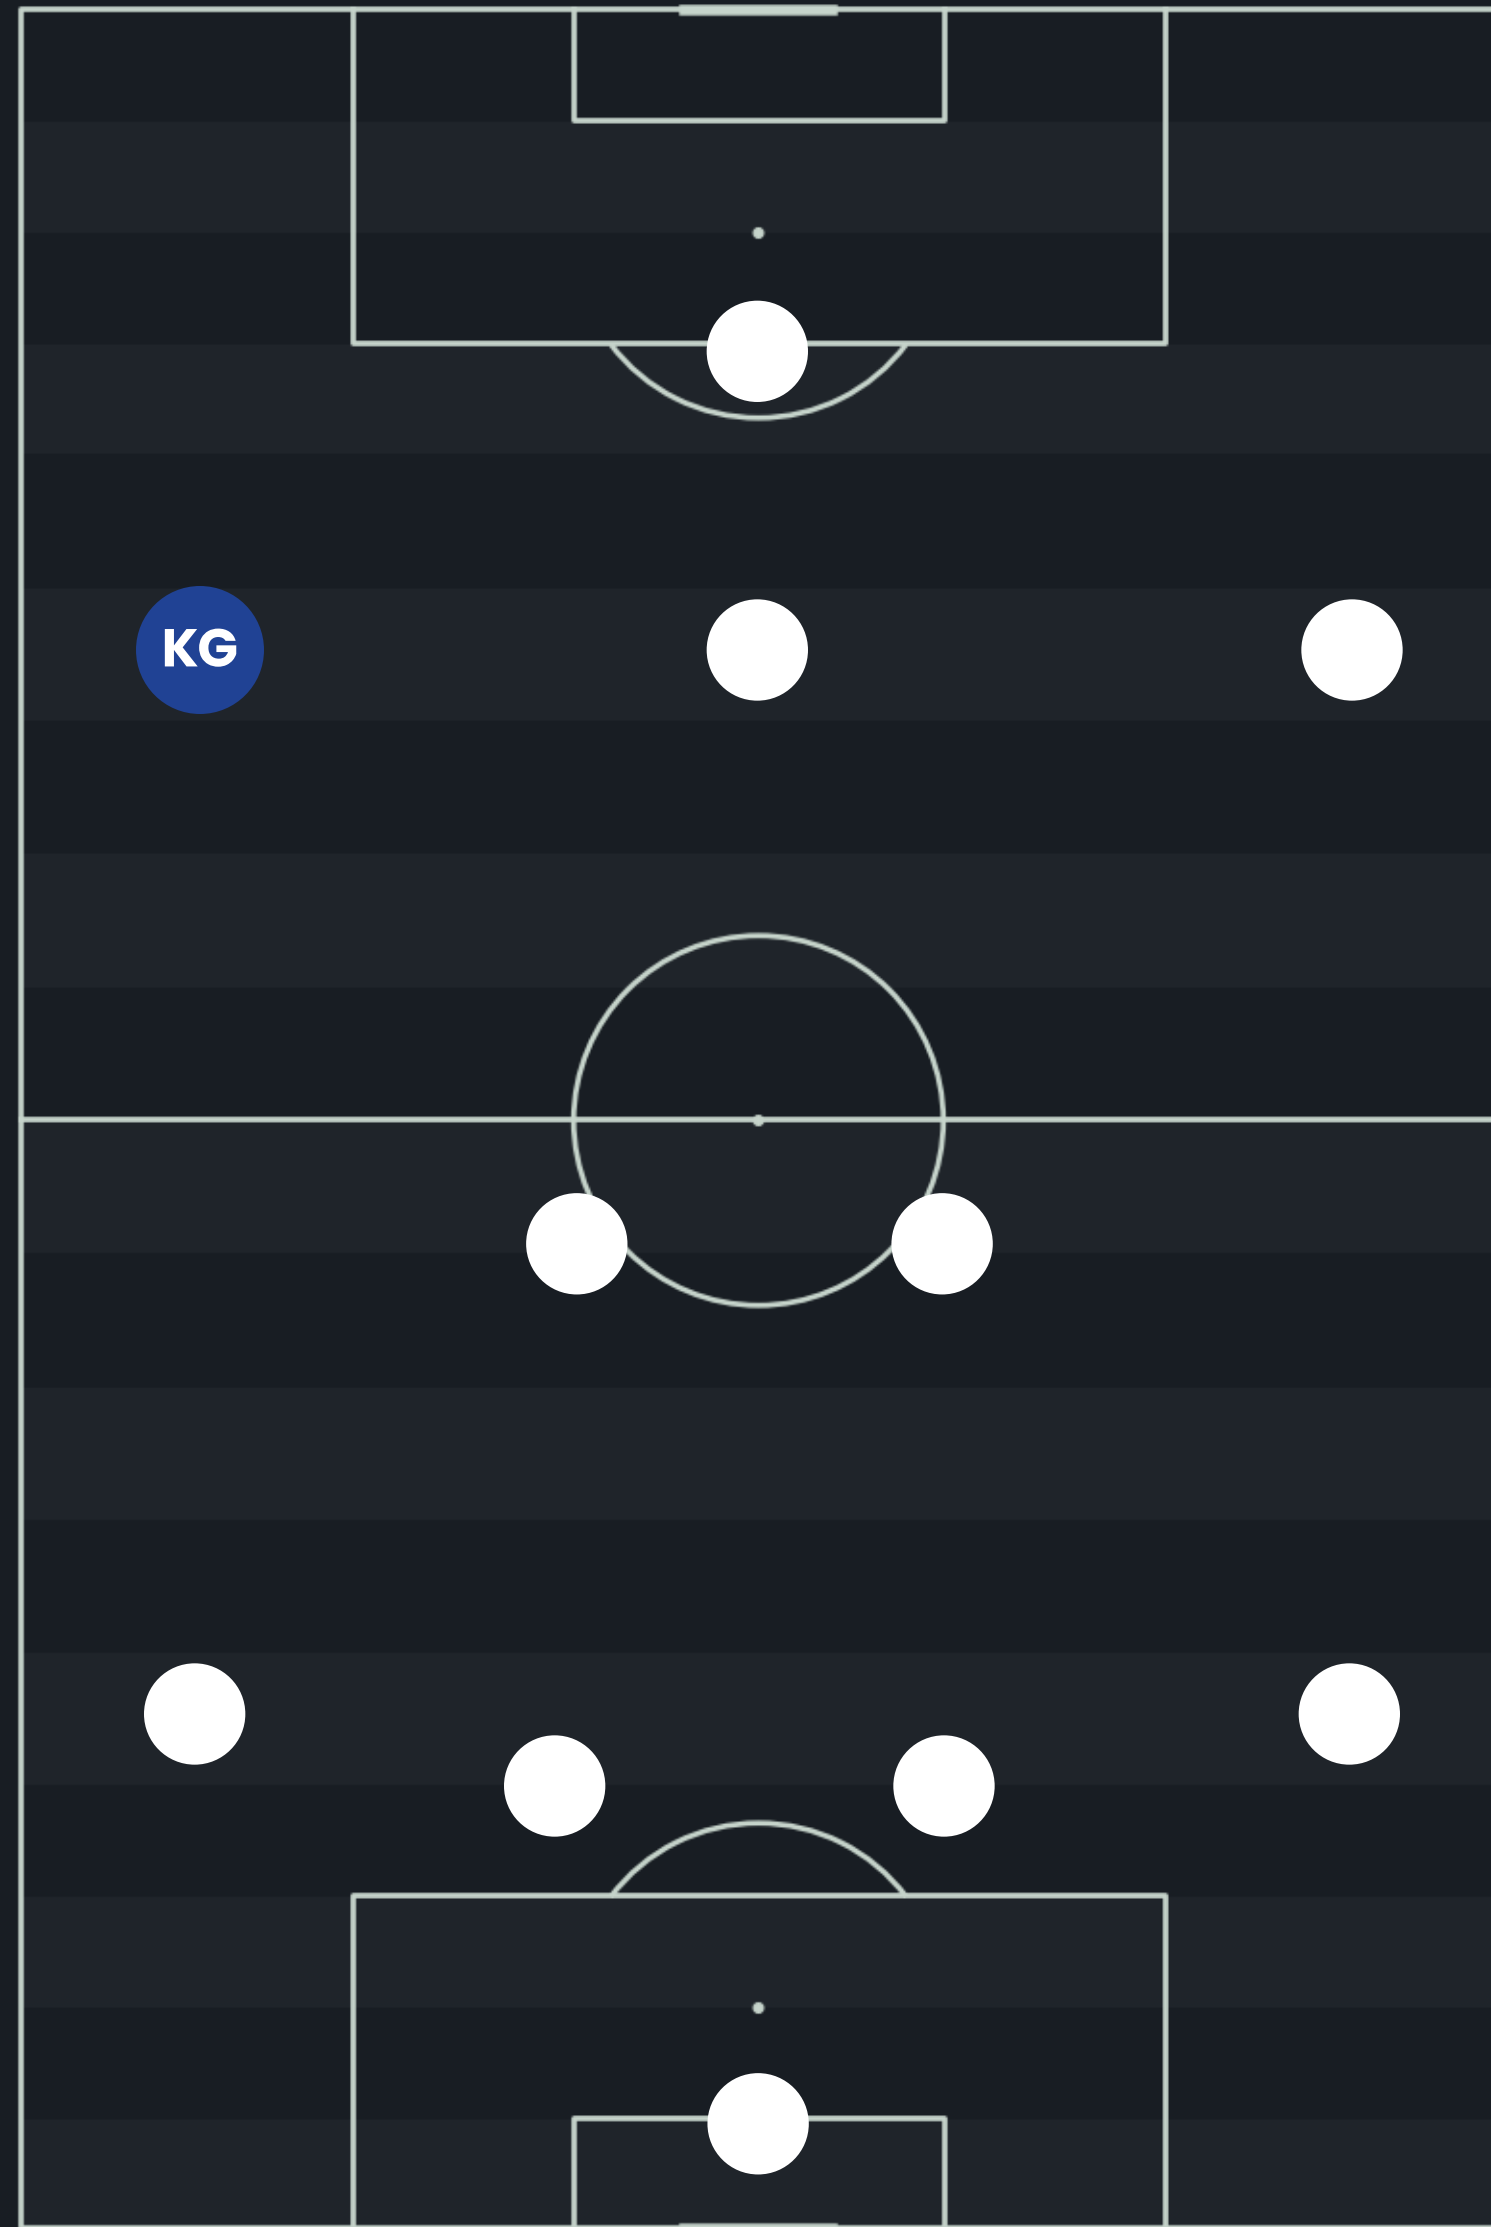

13th in League ranking

Inverted Winger

34th in League ranking

Karlan Grant: Deep-Lying Forward

As the graph highlights, Karlan Grant ranks 6th overall among Championship-level peers when profiled specifically as a Deep-Lying Forward — placing him firmly in elite company. This ranking reflects his effectiveness in combining creative link-up play, intelligent movement, and goal threat from deeper attacking positions. His ability to contribute both in chance creation and finishing makes him one of the most impactful forwards in this role, particularly for teams seeking a mobile, tactically astute forward who can connect phases of play and exploit transitional moments.

Deep-Lying Forward Ratings (0-100)

Current Team Most Used Line ups

4-2-3-1 (33%)

Karlan Grant

4-4-2 (22%)

4-2-3-1 (13%)

Karlan Grant 2024-25 Shot Map

Low Quality Chance ○ ○ ○ ○ ○ High Quality Chance
No Goal ● ● ● ● ● Goal ● ● ● ● ●