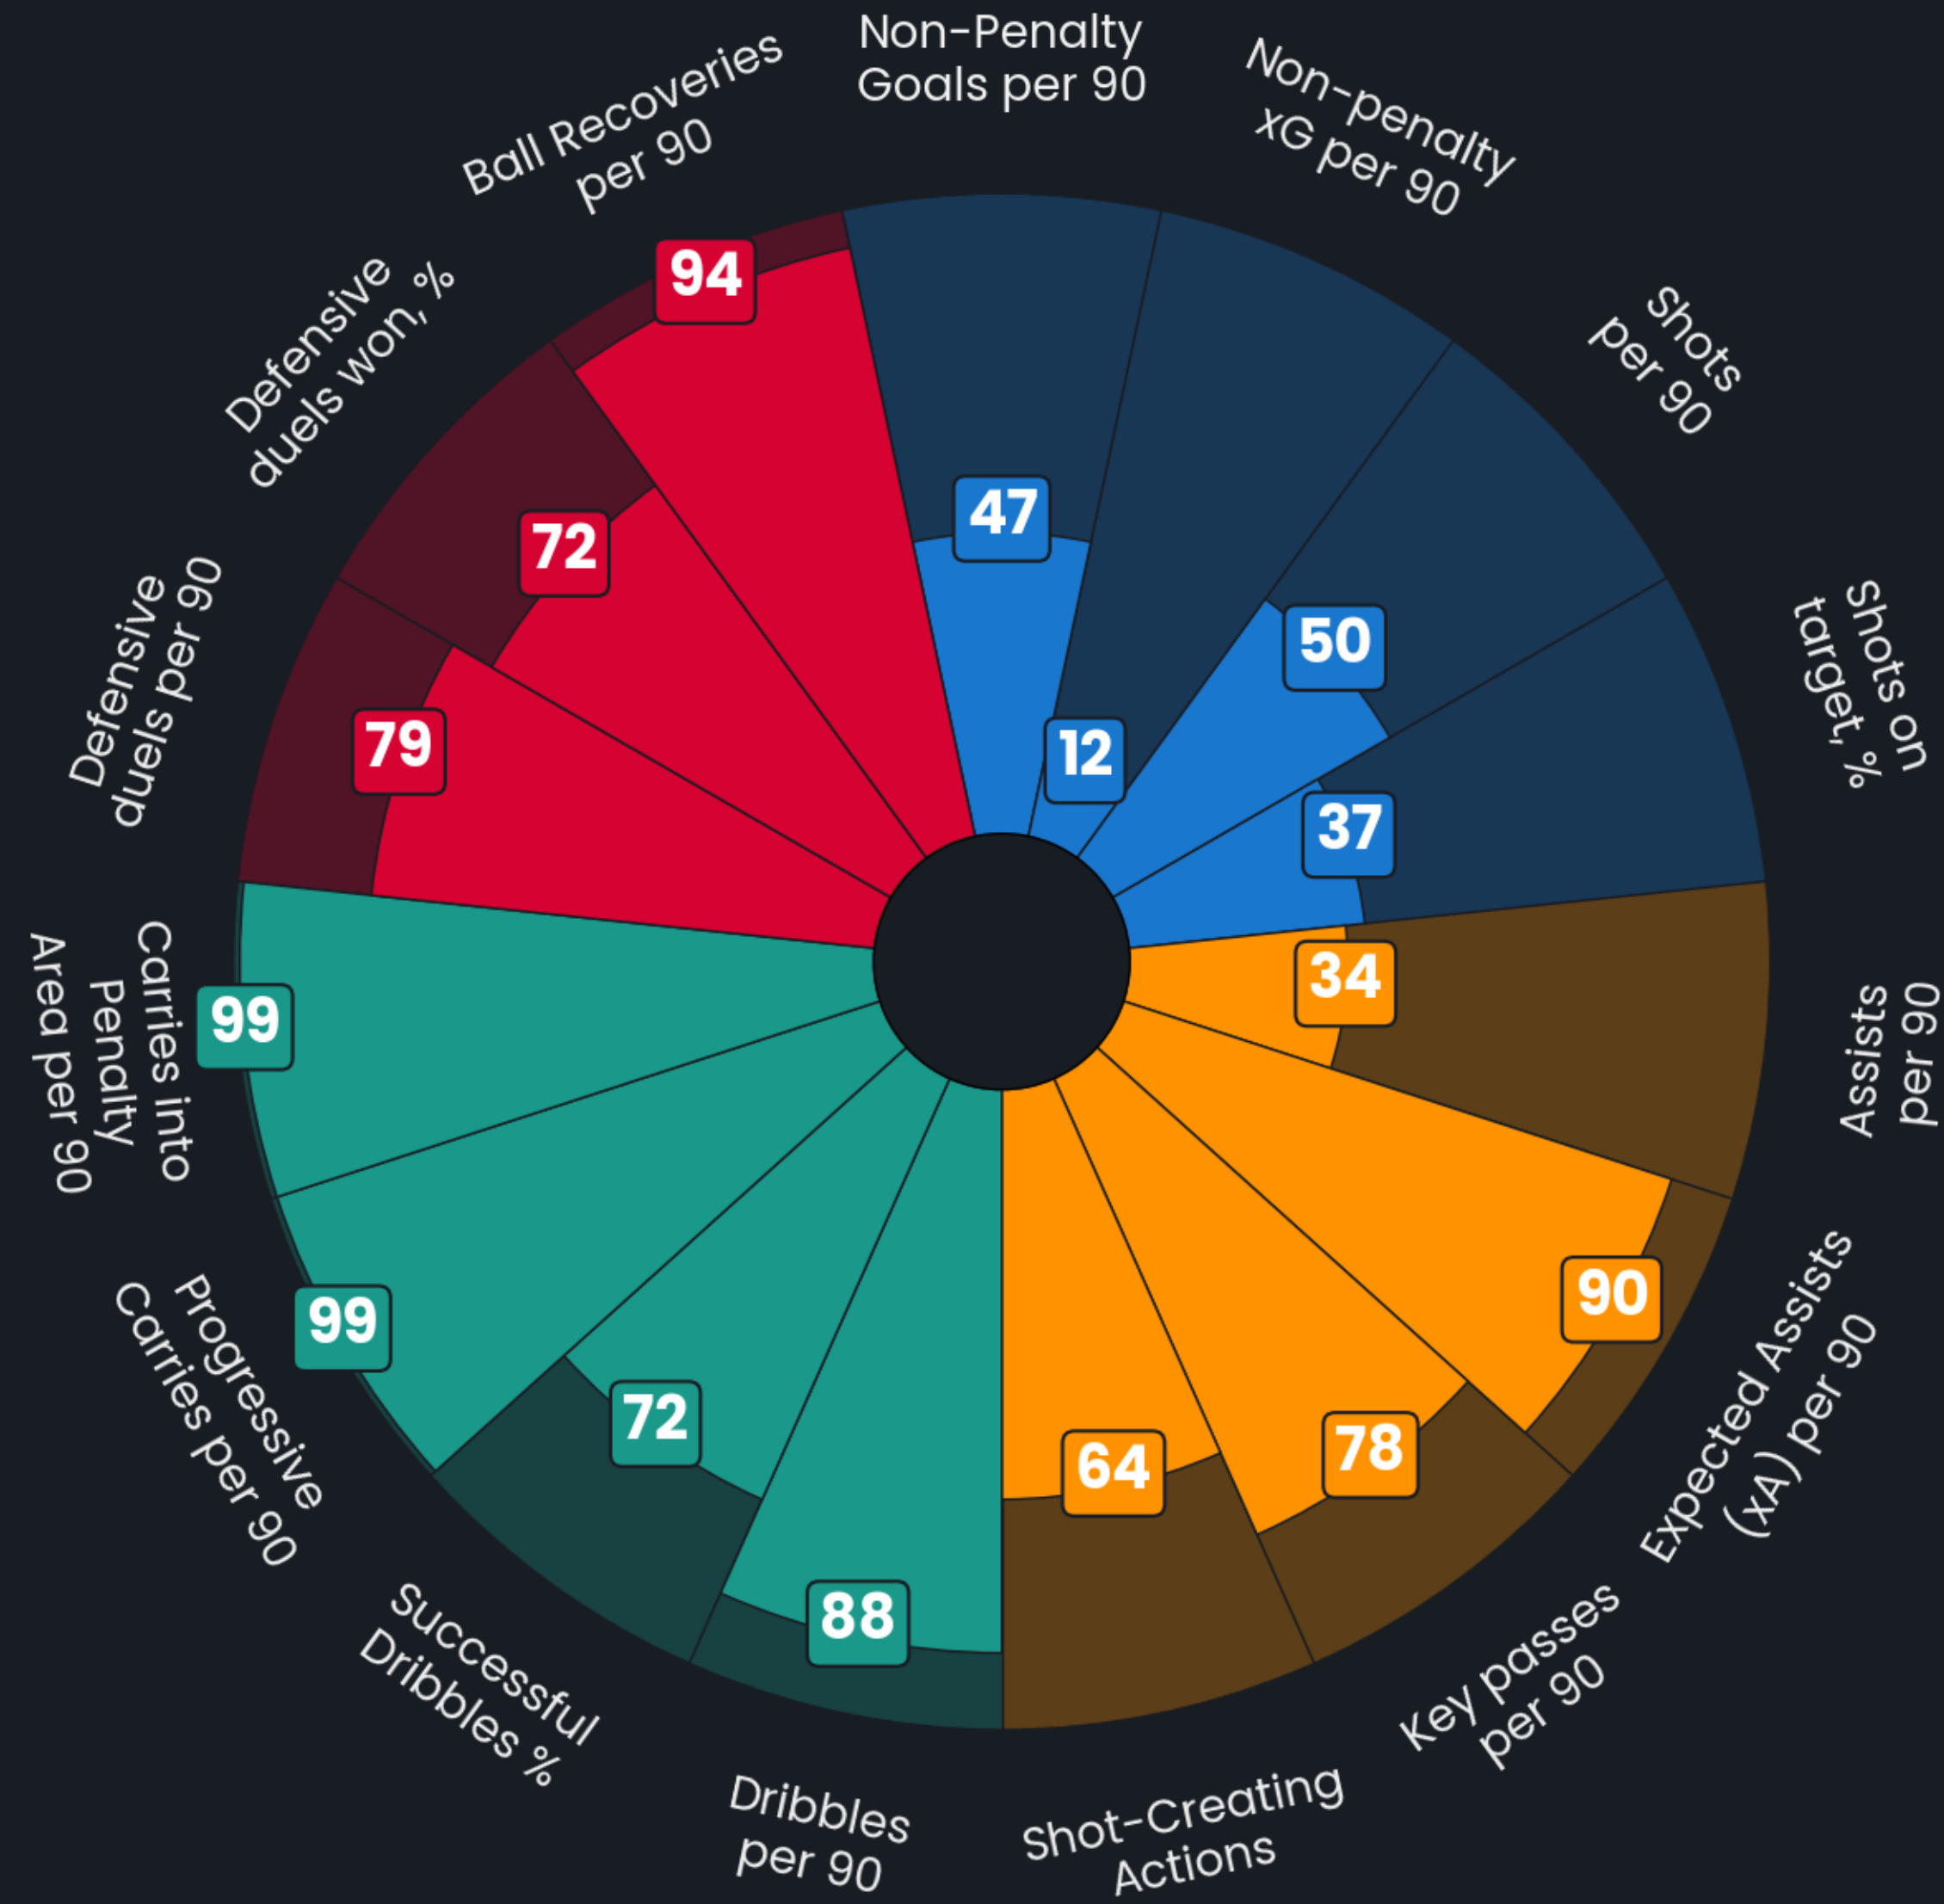

Karlan Grant Percentile Rankings vs positional peers 2024-25

Data Source: Opta
Minimum of 600 minutes played

All Metrics are per 90 unless stated