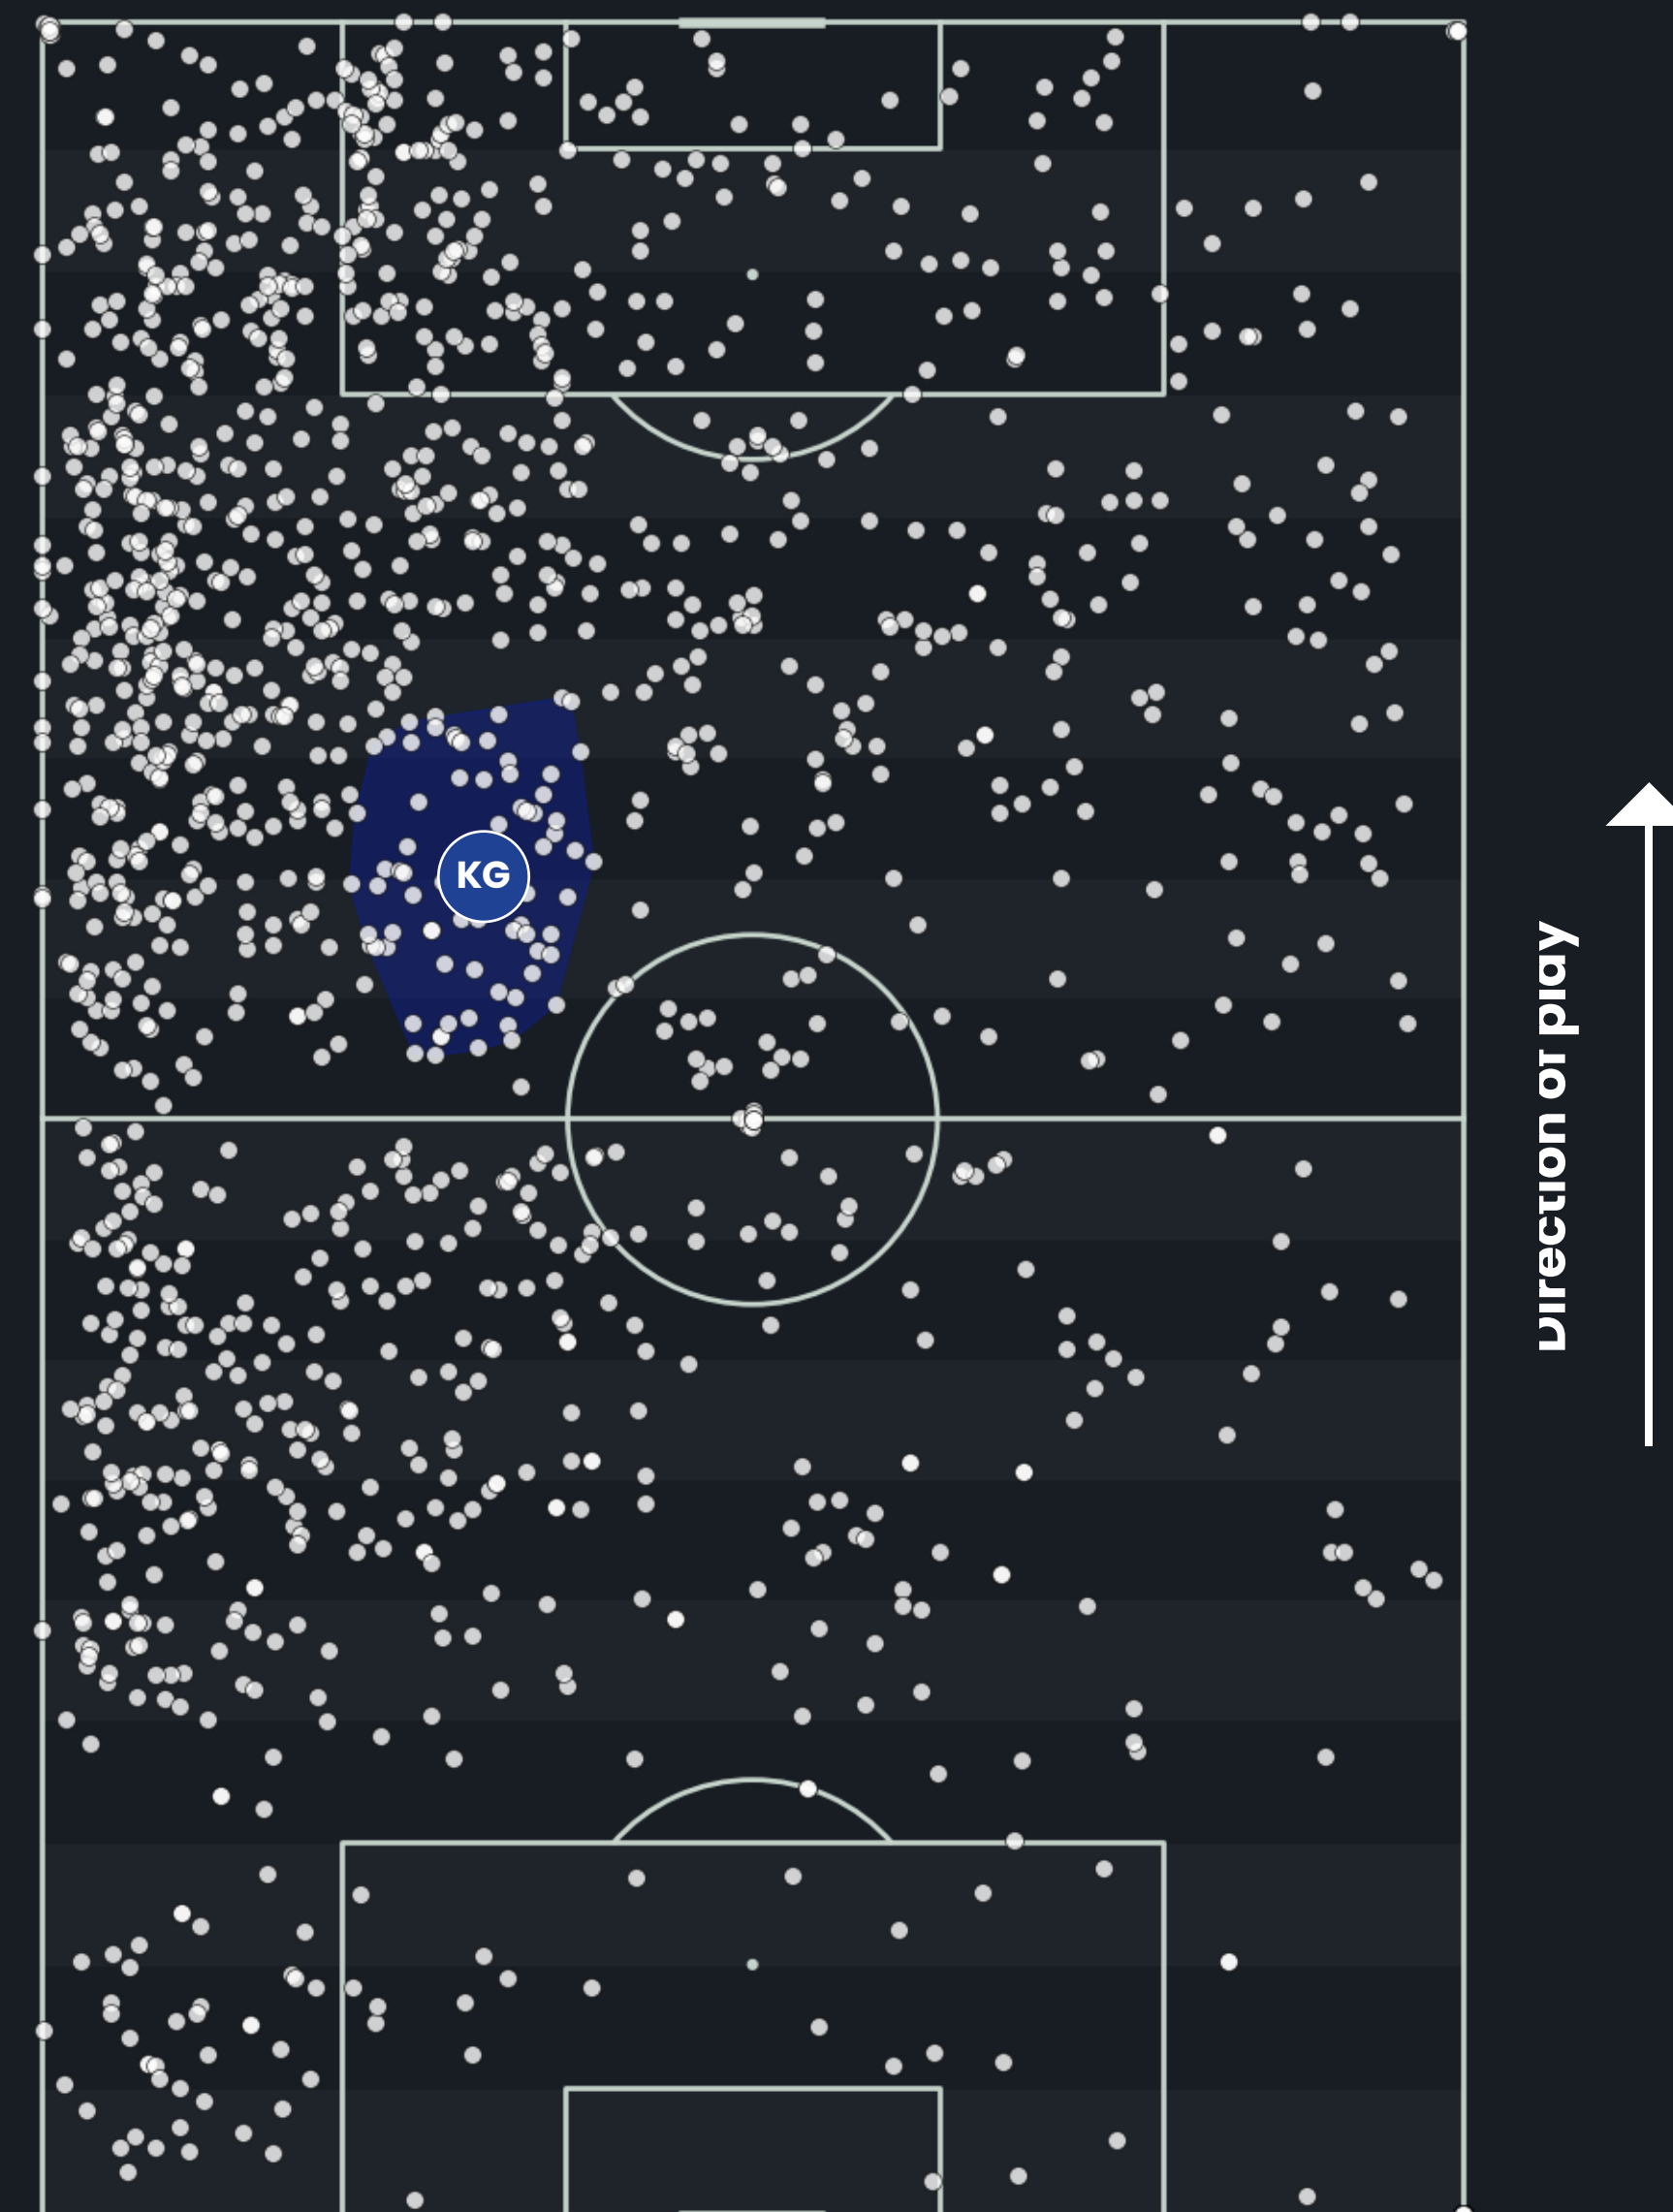

2024-25 Touch Map