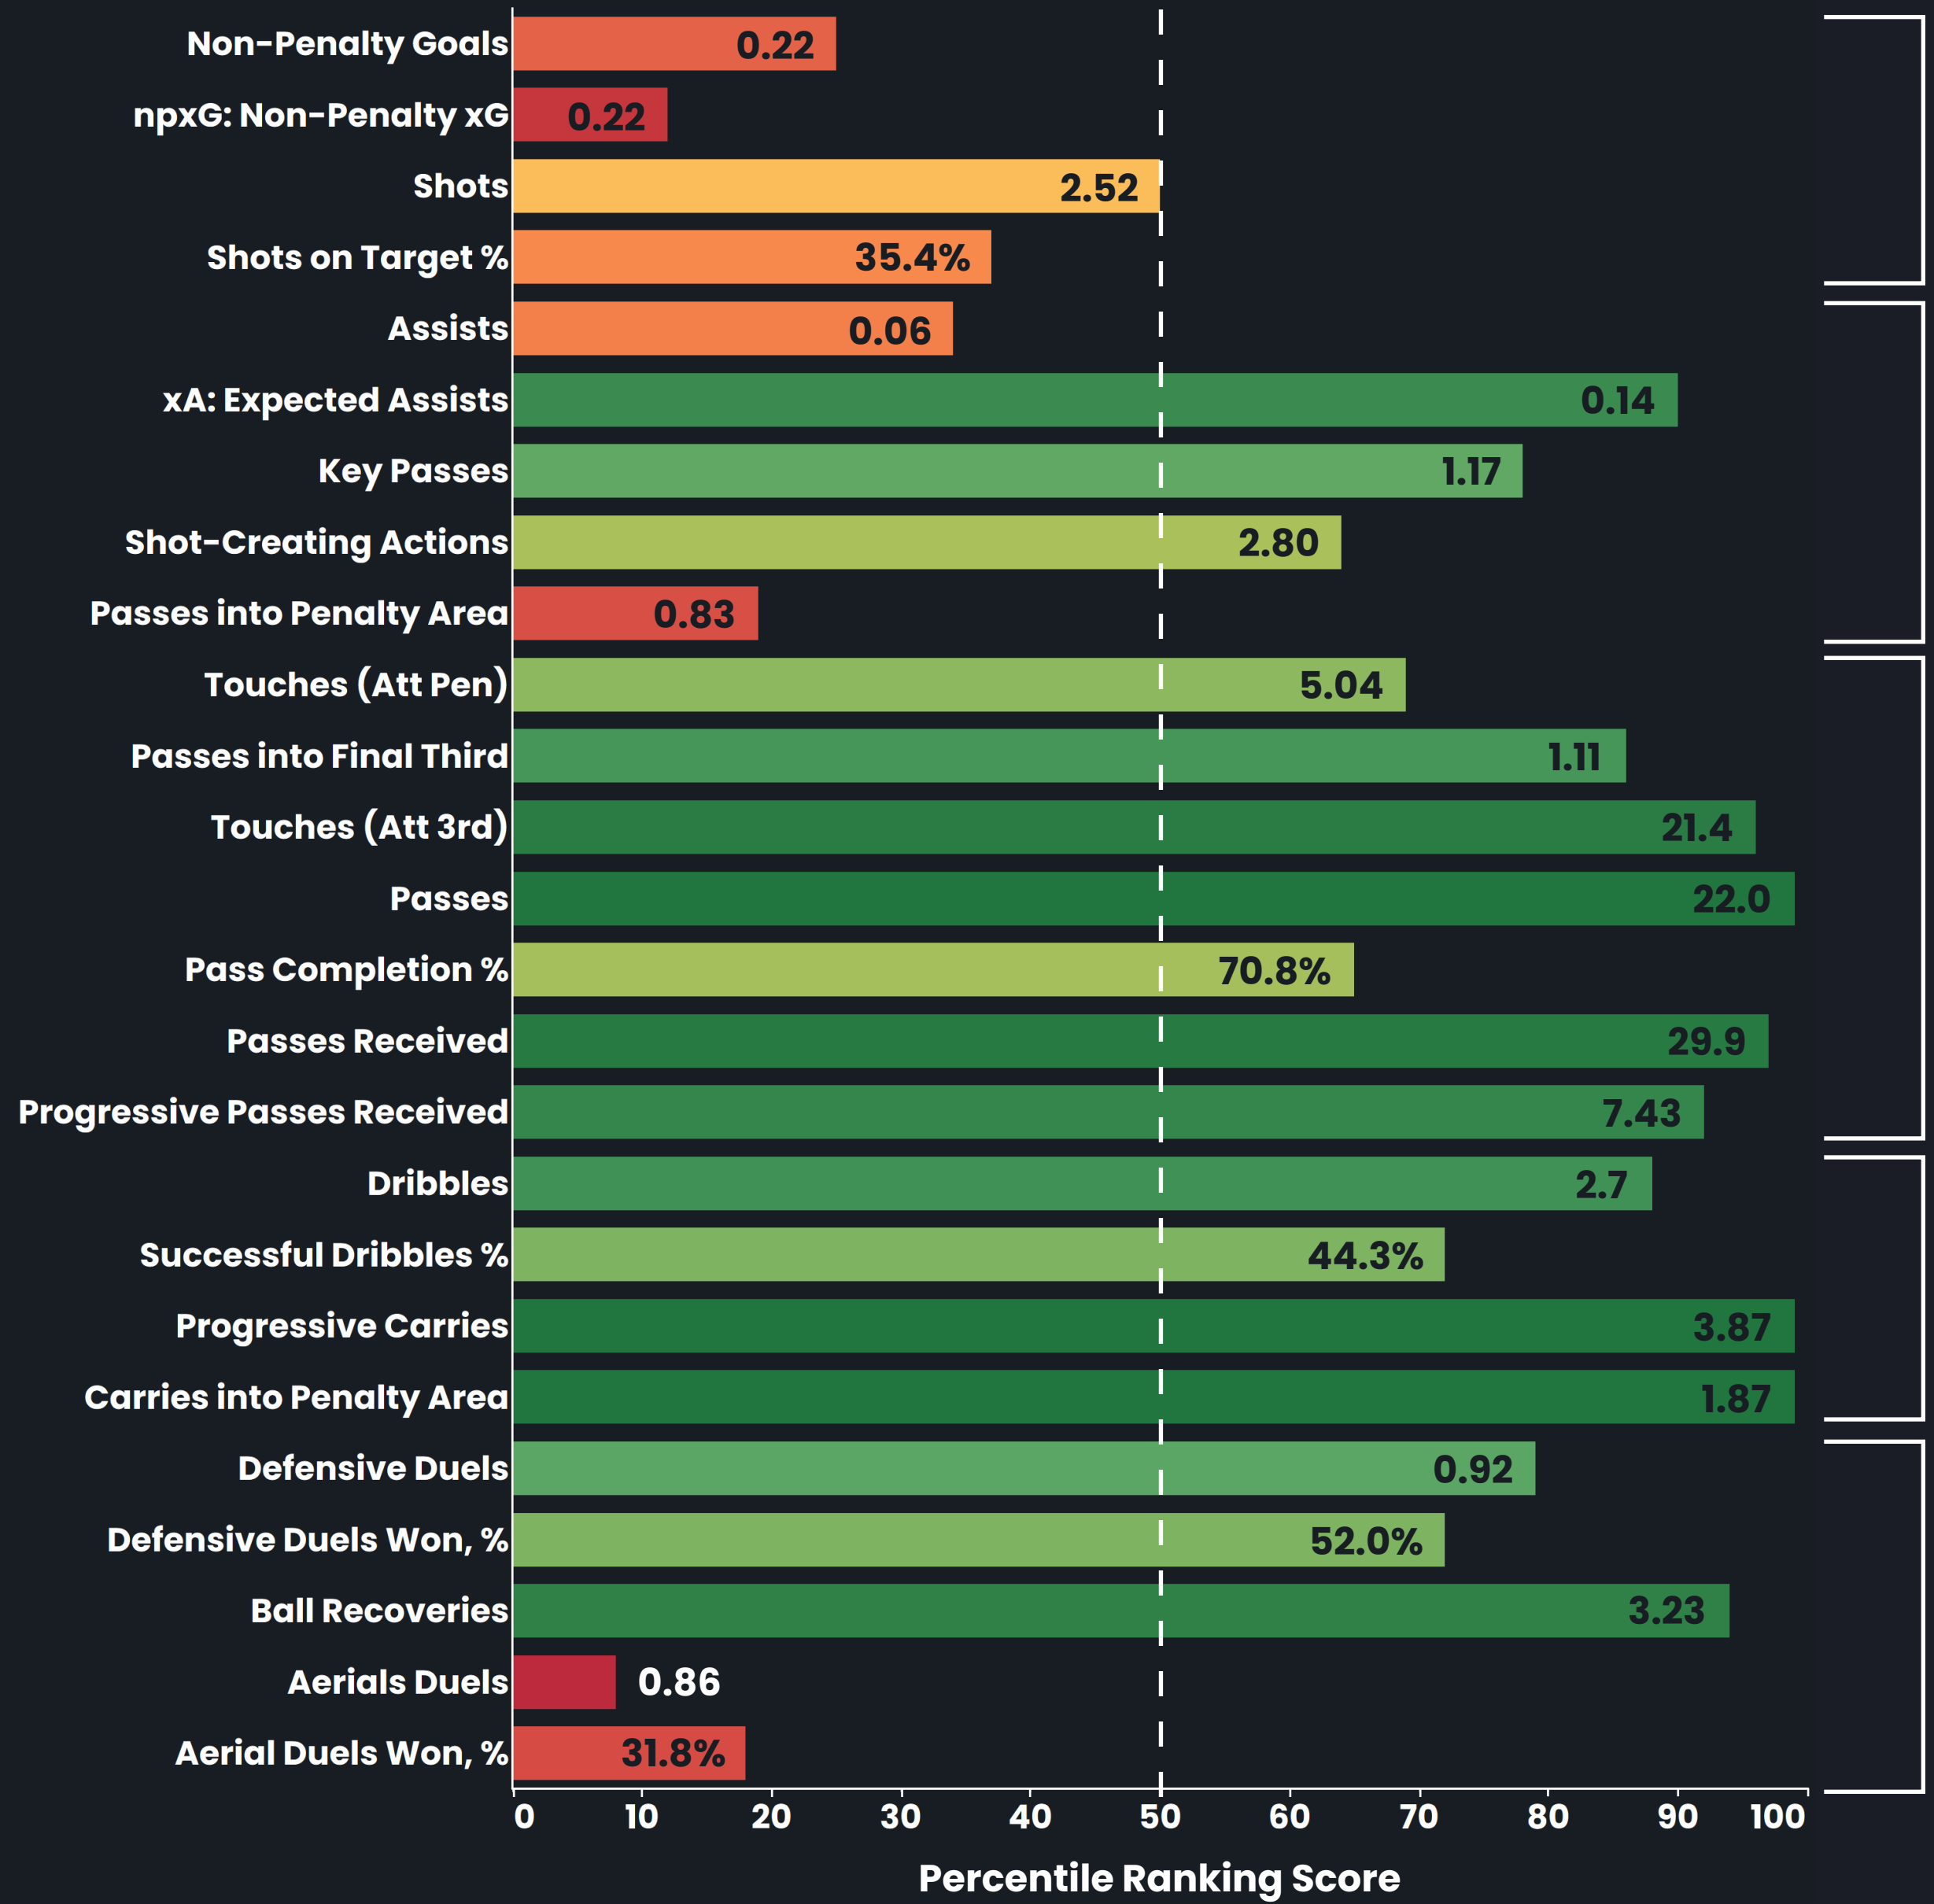

The touch map also shows his ability to drop into deeper pockets, aiding in build-up play and transitioning the ball into the final third through progressive carries or short combinations.

ScoutDeck® believes, that he has the attributes to make a greater impact in central attacking roles going forward such as a Deep-Lying Forward. This is evidenced in his shot map data along with Grant's performance data.

Scan the QR Code

If you can't click the button, you can also scan the QR code below to watch the in-depth study of Karlan Grant from the 2024-25 season.

Karlan Grant Percentile Rankings vs positional peers 2024-25

Data Source: Opta
Minimum of 600 minutes played

All Metrics are per 90 unless stated

■ Goal Scoring
 ■ Chance Creation
 ■ Ball Carrying
 ■ Defensive Actions

Karlan Grant Percentile Rankings vs positional peers 2024-25

Data Source: Opta
Minimum of 600 minutes played

All Metrics are per 90 unless stated

Average Deep-Lying Forward Ranking

Data Summary

Goal Scoring

Karlan Grant ranks below average for goal-scoring metrics compared to his positional peers.